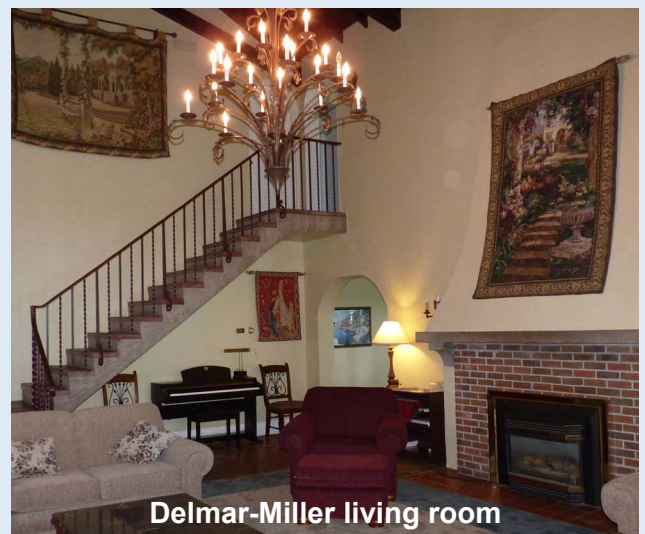

#### HOTELS

\$50 Room; \$75 Suite in Bauer or Lawson Lodge

#### HOUSES

40% off Sun.-Thurs.; 20% off Fri. & Sat.

Reserve:

**(920) 294-3323**

Learn how we're providing safe experiences during COVID-19:  
[glcc.org/covid](http://glcc.org/covid)

Hotel rates are per room or suite per night. House specials require a two-night minimum stay. Houses open through winter:

Delmar-Miller living room