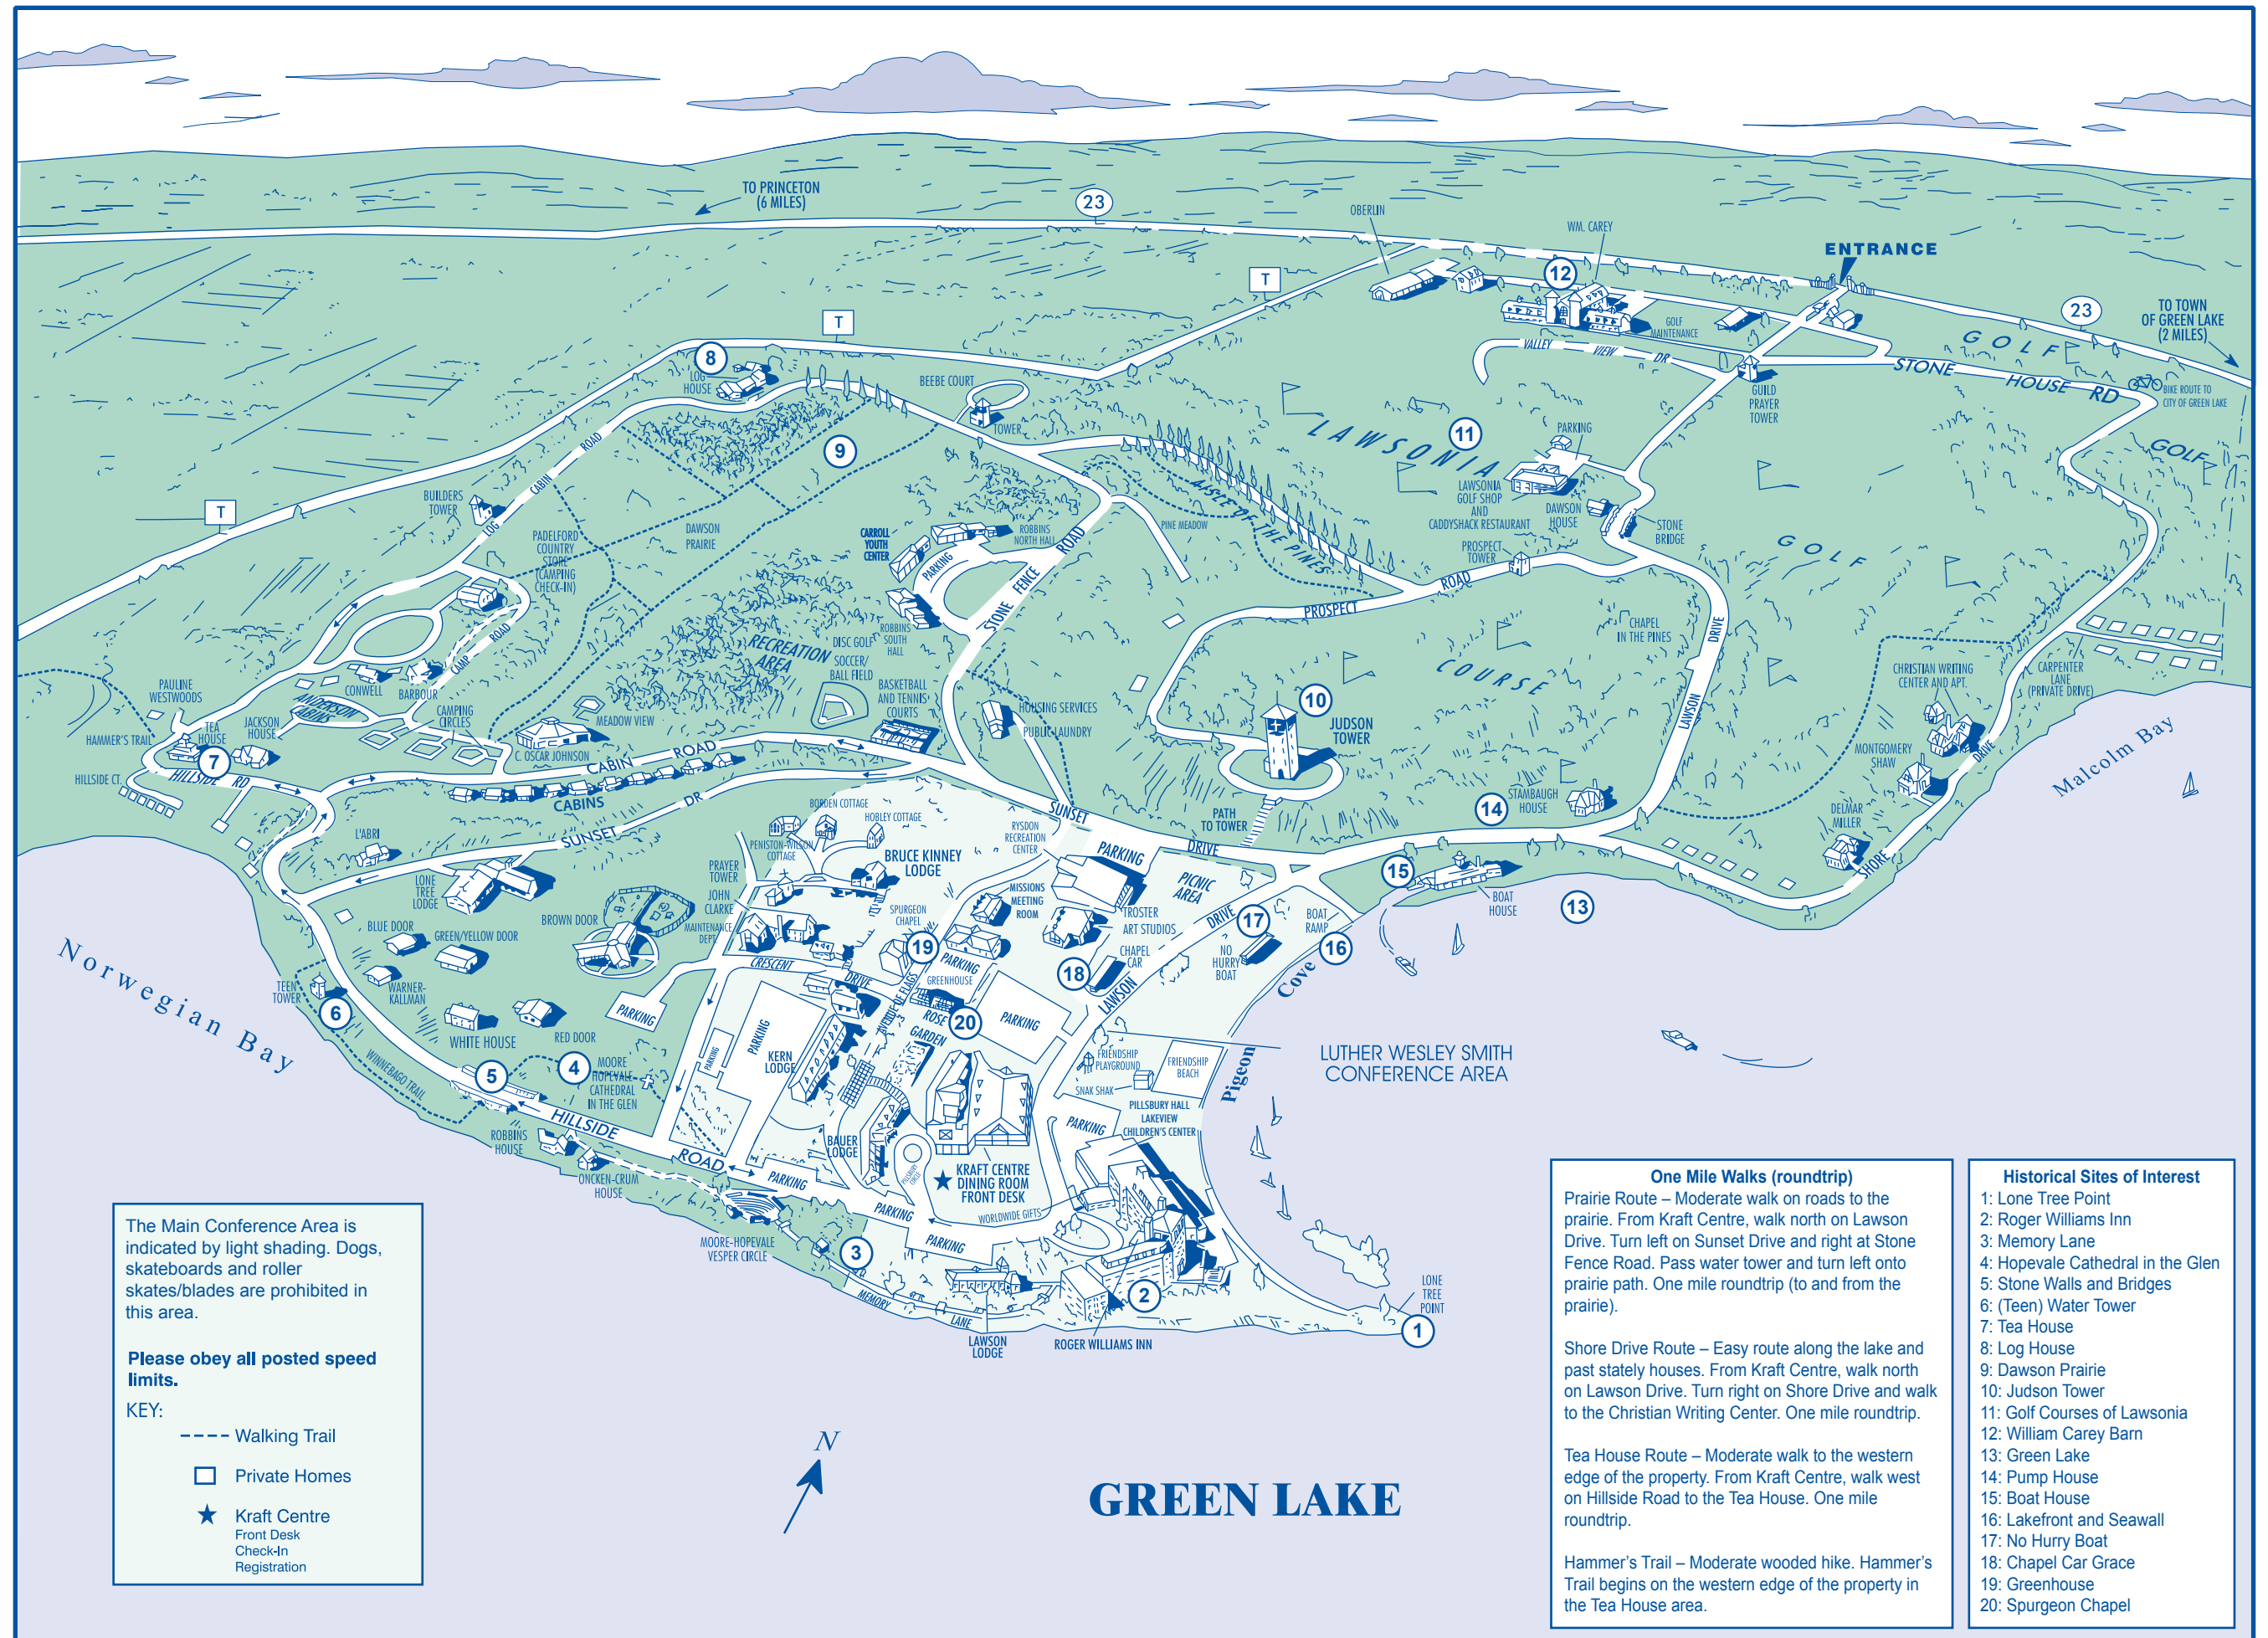

KRAFT CENTRE

- Bauer Dining Room
- Mitchell Dining Room
- Tower Dining Room
- Ollie's Place
- Front Desk
- Check-In
- Registration
- Administrative Offices

BAUER LODGE

- Beaty
- Boddie
- LaDue
- Lightbody
- Morehouse Hall A, B, & C

KERN LODGE

- Brayton Case A & B
- Brown
- Boehr
- Cary
- Hansen
- Johnson
- Stansbury

LAWSON LODGE

- Martin Luther King, Jr.

ROGER WILLIAMS INN

- Crystal
- Mahaney
- McGarvey
- Veranda A, B & C

PILLSBURY HALL

- Lakeview
- Pacific Southwest
- Roblee

CARROLL YOUTH CENTER

- Cummings Dining Room
- Huber-Evans
- Fordham
- Ballenger
- Cox
- Dominguez
- Ng
- Jones

The Main Conference Area is indicated by light shading. Dogs, skateboards and roller skates/blades are prohibited in this area.

Please obey all posted speed limits.

KEY:

- ---- Walking Trail
- Private Homes
- ★ Kraft Centre Front Desk Check-In Registration

One Mile Walks (roundtrip)

Prairie Route – Moderate walk on roads to the prairie. From Kraft Centre, walk north on Lawson Drive. Turn left on Sunset Drive and right at Stone Fence Road. Pass water tower and turn left onto prairie path. One mile roundtrip (to and from the prairie).

Shore Drive Route – Easy route along the lake and past stately houses. From Kraft Centre, walk north on Lawson Drive. Turn right on Shore Drive and walk to the Christian Writing Center. One mile roundtrip.

Tea House Route – Moderate walk to the western edge of the property. From Kraft Centre, walk west on Hillside Road to the Tea House. One mile roundtrip.

Hammer's Trail – Moderate wooded hike. Hammer's Trail begins on the western edge of the property in the Tea House area.

1. **Historical Sites of Interest**
1. 1: Lone Tree Point
  2. 2: Roger Williams Inn
  3. 3: Memory Lane
  4. 4: Hopevale Cathedral in the Glen
  5. 5: Stone Walls and Bridges
  6. 6: (Teen) Water Tower
  7. 7: Tea House
  8. 8: Log House
  9. 9: Dawson Prairie
  10. 10: Judson Tower
  11. 11: Golf Courses of Lawsonia
  12. 12: William Carey Barn
  13. 13: Green Lake
  14. 14: Pump House
  15. 15: Boat House
  16. 16: Lakefront and Seawall
  17. 17: No Hurry Boat
  18. 18: Chapel Car Grace
  19. 19: Greenhouse
  20. 20: Spurgeon Chapel

GREEN LAKE