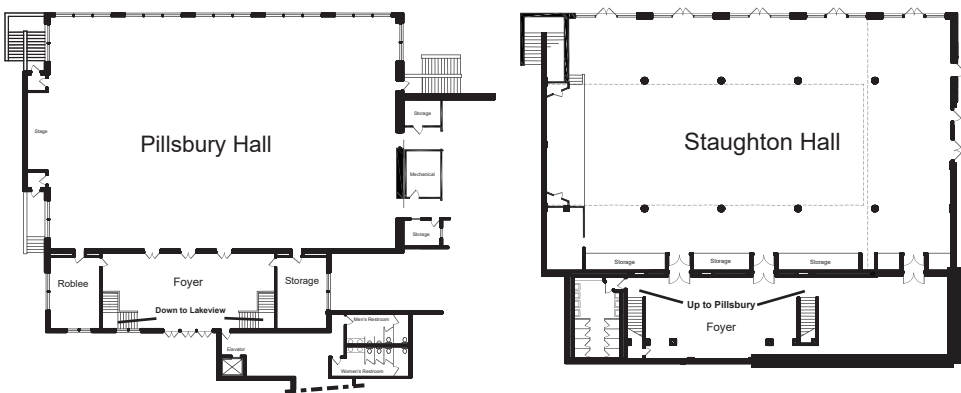

GREEN LAKE
 CONFERENCE CENTER
 WWW.GLCC.ORG
 W2511 State Road 23
 Green Lake, WI 54941
 (920) 294-3323

Function Space

50 Event Rooms/Over 60,000 Sq. Ft.

PILLSBURY HALL & STAUGHTON HALL

KERN LODGE

BAUER LODGE

Room Name; Dimensions	Square Footage	Location	Ceiling Height	Theater	Seminar	Rounds	Classroom	Circle	Hollow Square
Pillsbury Hall 109' x 73'	7,957	Pillsbury	14'	900	600	400	160	+ 100	96
Staughton Hall 109' x 73'	7,957	Pillsbury	10.8'	500	360	240	96	+ 60	60
Morehouse Hall A, B & C 78' x 48'	3,744	Bauer	12'	350	144	200	120	+ 80	80
Brayton Case A & B 54' x 49'	2,646	Kern	11.4'	240	128	144	100	70	64
LaDue/Boddie 55' x 24'	1,320	Bauer	12'	120	72	80	64	40	40
Boehr/Cary 50' x 25'	1,250	Kern	10'	100	64	64	40	40	40
Hansen/Stansbury 50' x 25'	1,250	Kern	10'	100	64	64	40	40	40
Brown 25' x 25'	625	Kern	10'	50	32	32	24	25	24
Johnson 25' x 25'	625	Kern	10'	50	32	32	24	25	24
Beaty 25' x 25'	625	Bauer	12'	50	32	32	24	25	24
Lightbody 24' x 24'	576	Bauer	10'	50	32	32	24	25	24
Roblee 23' x 15'	345	Pillsbury	10.8'	25	16	16	12	20	14
Kraft Dining Room 150' x 80'	12,000	Kraft	34'	These are other-purposed rooms which can be configured to your needs.					
Ollie's Internet Café 30' x 22'	660	Kraft	9.8'						
30 additional meeting rooms totaling 30,000+ square feet. Rooms range from 625 to 2,700 Square Feet									