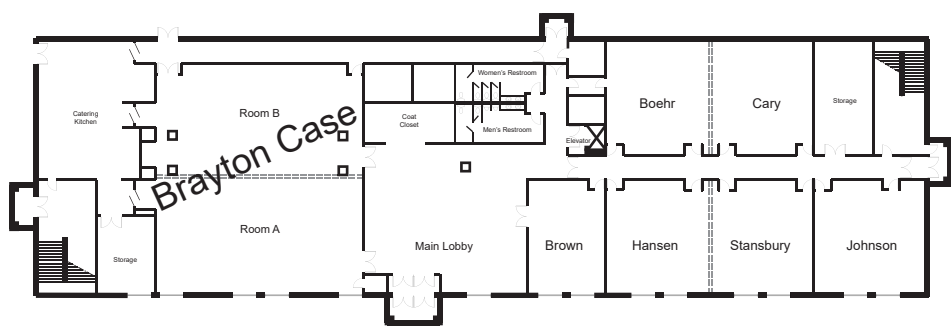

GREEN LAKE
 CONFERENCE CENTER
 WWW.GLCC.ORG
 W2511 State Road 23
 Green Lake, WI 54941
 (920) 294-3323

Function Space

50 Event Rooms/Over 60,000 Sq. Ft.

PILLSBURY HALL & STAUGHTON HALL

KERN LODGE

BAUER LODGE

Room Name; Dimensions	Square Footage	Location	Ceiling Height	Theater	Seminar	Rounds	Classroom	Circle	Hollow Square
Pillsbury Hall 109' x 73'	7,957	Pillsbury	14'	900	600	400	160	+ 100	96
Staughton Hall 109' x 73'	7,957	Pillsbury	10.8'	500	360	240	96	+ 60	60
Morehouse Hall A, B & C 78' x 48'	3,744	Bauer	12'	350	144	200	120	+ 80	80
Brayton Case A & B 54' x 49'	2,646	Kern	11.4'	240	128	144	100	70	64
LaDue/Boddie 55' x 24'	1,320	Bauer	12'	120	72	80	64	40	40
Boehr/Cary 50' x 25'	1,250	Kern	10'	100	64	64	40	40	40
Hansen/Stansbury 50' x 25'	1,250	Kern	10'	100	64	64	40	40	40
Brown 25' x 25'	625	Kern	10'	50	32	32	24	25	24
Johnson 25' x 25'	625	Kern	10'	50	32	32	24	25	24
Beaty 25' x 25'	625	Bauer	12'	50	32	32	24	25	24
Lightbody 24' x 24'	576	Bauer	10'	50	32	32	24	25	24
Roblee 23' x 15'	345	Pillsbury	10.8'	25	16	16	12	20	14
Kraft Dining Room 150' x 80'	12,000	Kraft	34'	These are other-purposed rooms which can be configured to your needs.					
Ollie's Internet Café 30' x 22'	660	Kraft	9.8'						
30 additional meeting rooms totaling 30,000+ square feet. Rooms range from 625 to 2,700 Square Feet									