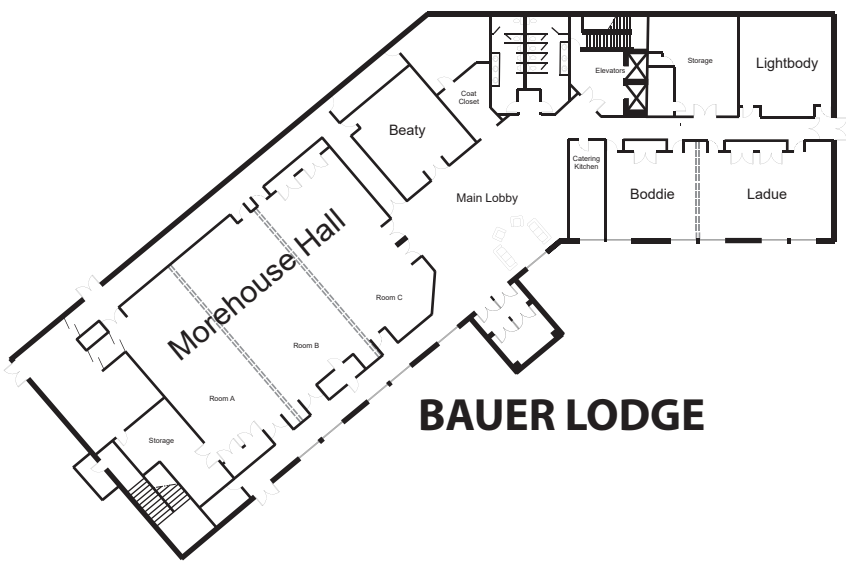

GREEN LAKE
 CONFERENCE CENTER
 WWW.GLCC.ORG
 W2511 State Road 23
 Green Lake, WI 54941
 (920) 294-3323

Function Space

50 Event Rooms/Over 60,000 Sq. Ft.

PILLSBURY HALL & STAUGHTON HALL

KERN LODGE

BAUER LODGE

Room Name; Dimensions	Square Footage	Location	Ceiling Height	Theater	Seminar	Rounds	Classroom	Circle	Hollow Square
Pillsbury Hall 109' x 73'	7,957	Pillsbury	14'	900	600	400	160	+ 100	96
Staughton Hall 109' x 73'	7,957	Pillsbury	10.8'	500	360	240	96	+ 60	60
Morehouse Hall A, B & C 78' x 48'	3,744	Bauer	12'	350	144	200	120	+ 80	80
Brayton Case A & B 54' x 49'	2,646	Kern	11.4'	240	128	144	100	70	64
LaDue/Boddie 55' x 24'	1,320	Bauer	12'	120	72	80	64	40	40
Boehr/Cary 50' x 25'	1,250	Kern	10'	100	64	64	40	40	40
Hansen/Stansbury 50' x 25'	1,250	Kern	10'	100	64	64	40	40	40
Brown 25' x 25'	625	Kern	10'	50	32	32	24	25	24
Johnson 25' x 25'	625	Kern	10'	50	32	32	24	25	24
Beaty 25' x 25'	625	Bauer	12'	50	32	32	24	25	24
Lightbody 24' x 24'	576	Bauer	10'	50	32	32	24	25	24
Roblee 23' x 15'	345	Pillsbury	10.8'	25	16	16	12	20	14
Kraft Dining Room 150' x 80'	12,000	Kraft	34'	These are other-purposed rooms which can be configured to your needs.					
Ollie's Internet Café 30' x 22'	660	Kraft	9.8'						
30 additional meeting rooms totaling 30,000+ square feet. Rooms range from 625 to 2,700 Square Feet									